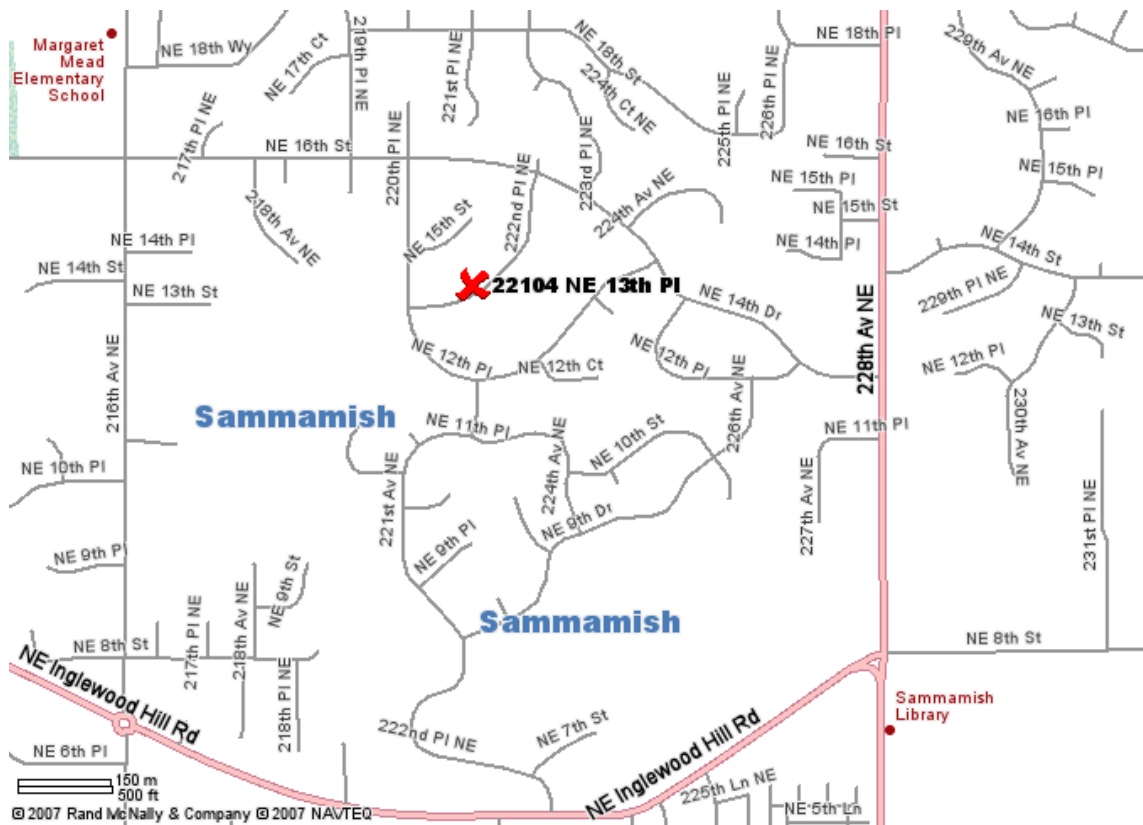

K9 Aquatics
22104 NE 13th Pl.
Sammamish, WA 98074
425-785-4881