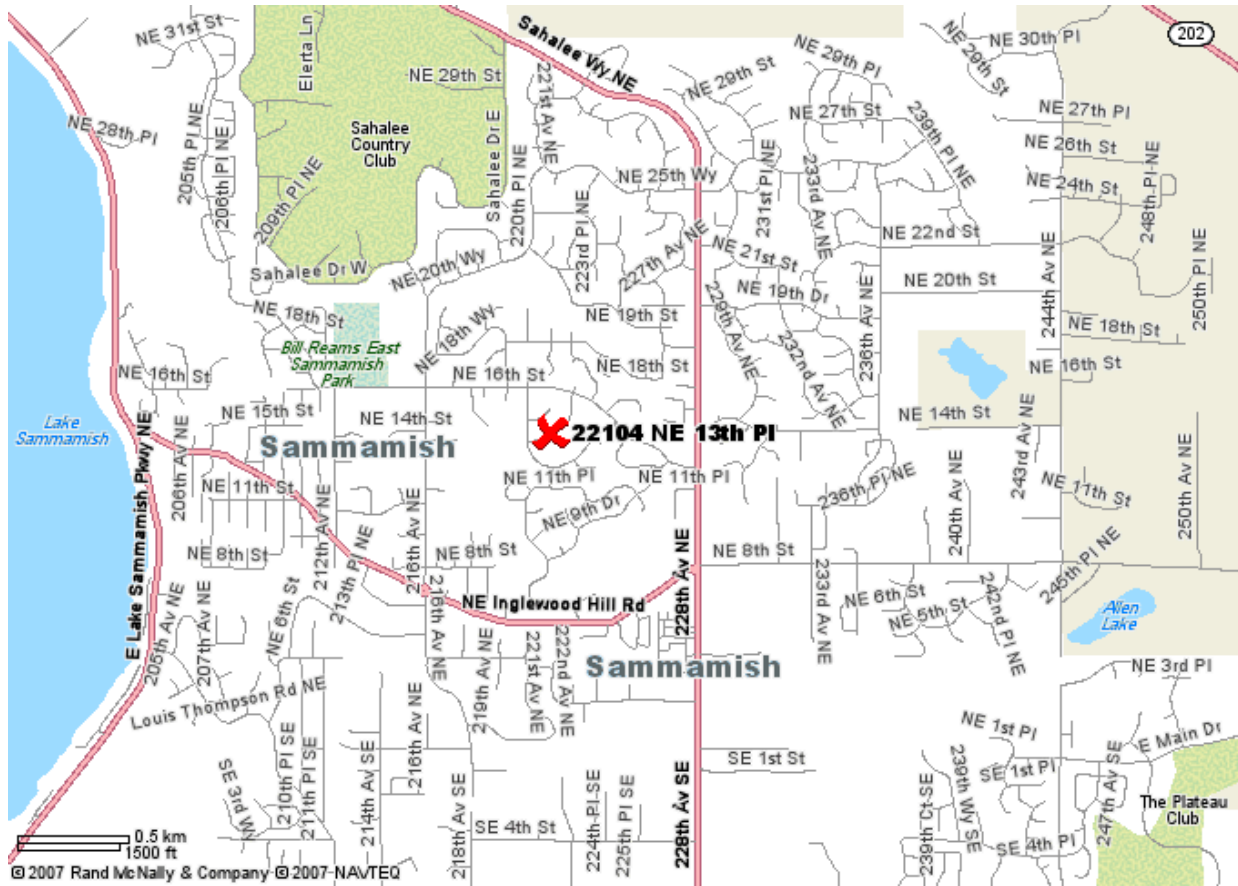

K9 Aquatics
22104 NE 13th Pl.
Sammamish, WA 98074
425-785-4881